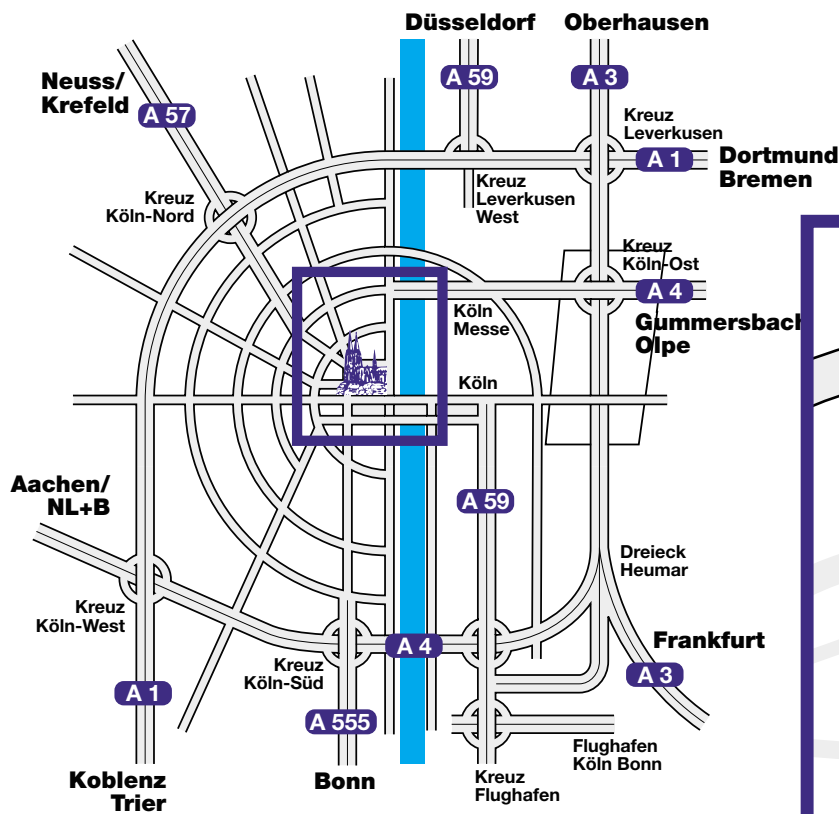

# APPARTEL AM DOM KÖLN

★★★★

YOUR SECOND HOME

- ▶ A1 up to intersection Leverkusen
- ▶ A3 direction Frankfurt
- ▶ Cross the Zoobrücke (Zoo Bridge)
- ▶ First exit direction "Zoo"
- ▶ 1. Abfahrt "Zoo"
- ▶ Stay right to the Niederländerufer (not completely right!)
- ▶ Stay on this road approx. 1,5 km
- ▶ Before main-station turn right into the Goldstraße
- ▶ Take the second turn right, Johannisstraße
- ▶ Take the second turn left, Jakordenstraße
- ▶ Straight on, the extension of Jakordenstraße is the Allerheiligenstraße
- ▶ You will find the APPARTEL AM DOM on the left hand side

## Route-Description Coming from A1 Dortmund/Bremen

**APPARTEL  
AM DOM** ★★★★★

**APPARTEL AM DOM**  
Allerheiligenstraße 2  
D-50668 Köln

Telefon +49 (0) 2 21 / 16 07-80  
Telefax +49 (0) 2 21 / 16 07-89