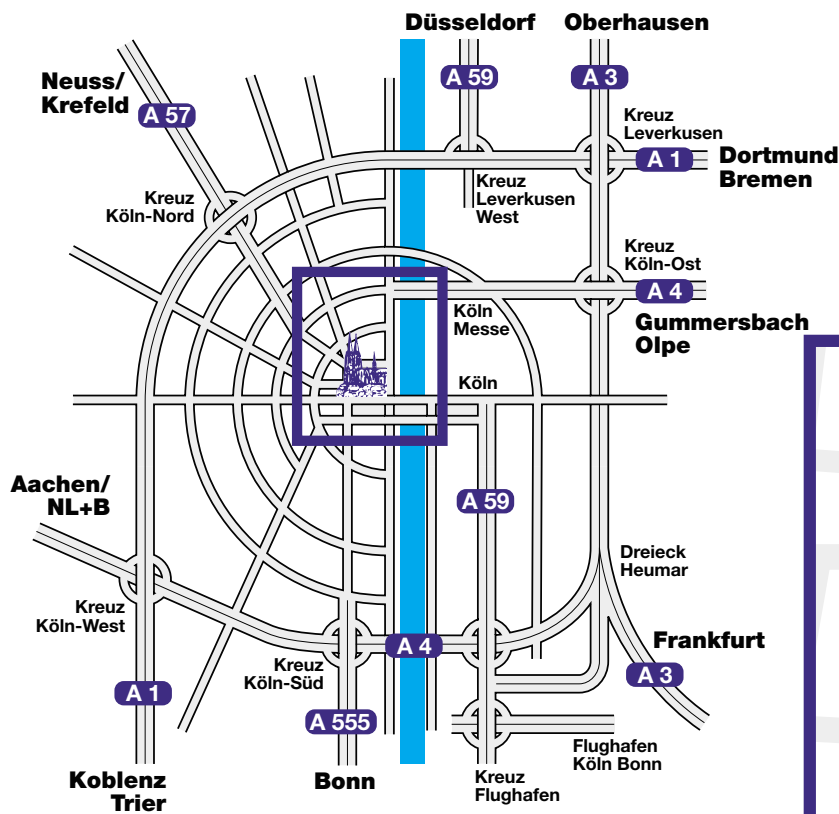

APPARTEL AM DOM **** KÖLN

YOUR SECOND HOME

- ▶ A1 direction Köln
- ▶ Intersection Köln-West to the A4 direction Olpe
- ▶ Take the exit Köln-Bayenthal
- ▶ Direction Zentrum/Rheinuferstraße
- ▶ Through the tunnel
- ▶ Take the second left, Goldgasse
- ▶ Take the second turn right, Johannisstraße
- ▶ Take the second turn left, Jakordenstraße
- ▶ Straight on, the extension of Jakordenstraße is the Allerheiligenstraße
- ▶ You will find the APPARTEL AM DOM on the left hand side

Route-Description

Coming from A1 Koblenz/Trier

APPARTEL
AM DOM ****

APPARTEL AM DOM

Allerheiligenstraße 2

D-50668 Köln

Telefon +49 (0) 2 21 / 16 07-80

Telefax +49 (0) 2 21 / 16 07-89