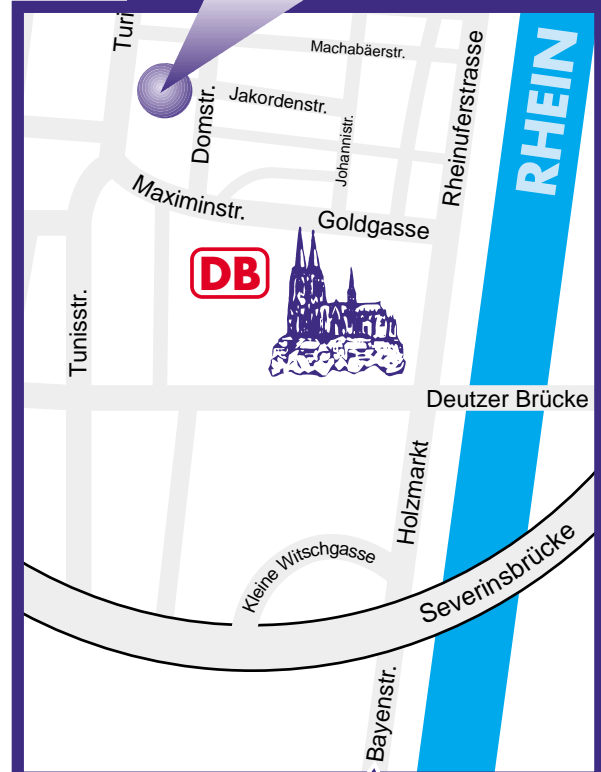

APPARTEL AM DOM **** KÖLN

YOUR SECOND HOME

- ▶ A1 direction Köln
- ▶ Intersection Köln-West to the A4 direction Olpe
- ▶ Take the exit Köln-Bayenthal
- ▶ Direction Zentrum/Rheinuferstraße
- ▶ Through the tunnel
- ▶ Take the second left, Goldgasse
- ▶ Take the second turn right, Johannisstraße
- ▶ Take the second turn left, Jakordenstraße
- ▶ Straight on, the extension of Jakordenstraße is the Allerheiligenstraße
- ▶ You will find the APPARTEL AM DOM on the left hand side

Route-Description

Coming from A1 Koblenz/Trier

APPARTEL
AM DOM ****

APPARTEL AM DOM

Allerheiligenstraße 2

D-50668 Köln

Telefon +49 (0) 2 21 / 16 07-80

Telefax +49 (0) 2 21 / 16 07-89