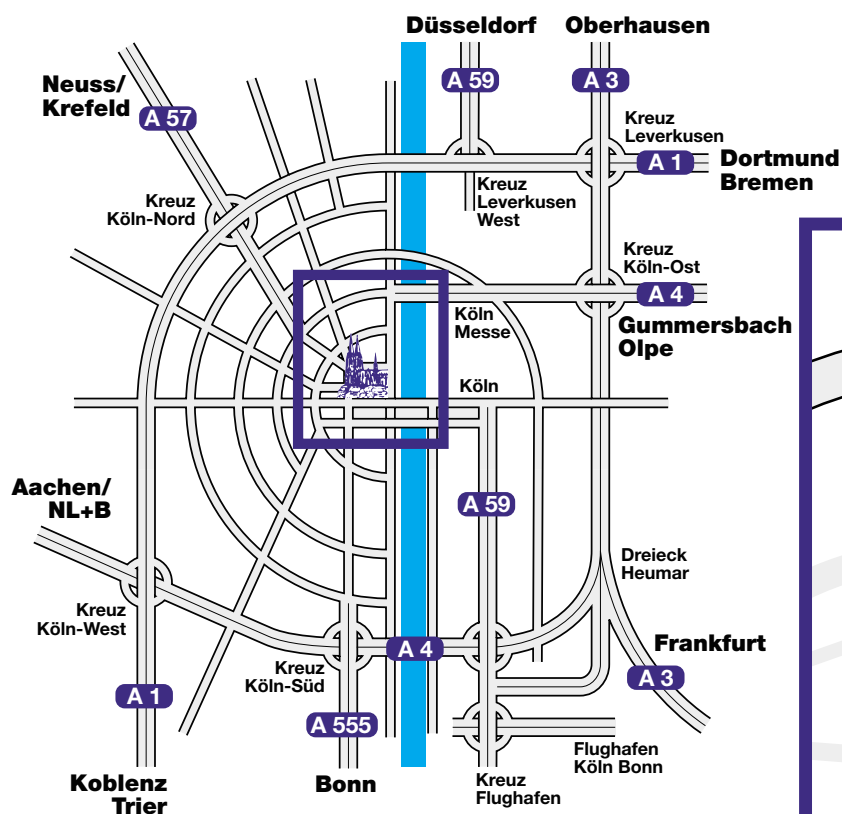

APPARTEL AM DOM KÖLN

★★★★
YOUR SECOND HOME

- ▶ A3 intersection Köln-Ost, direction Innenstadt-Zentrum
- ▶ Cross the Zoobrücke (Zoo Bridge)
- ▶ First exit direction "Zoo"
- ▶ Stay right to the Rheinufer (not completely right!)
- ▶ Stay on this road approx. 1,5 km
- ▶ Before main-station turn right into the Goldgasse
- ▶ Take the second turn right, Johannisstraße
- ▶ Take the second turn left, Jakordenstraße
- ▶ Straight on, the extension of Jakordenstraße is the Allerheiligenstraße
- ▶ You will find the APPARTEL AM DOM on the left hand side

Route-Description Coming from A3 Frankfurt

**APPARTEL
AM DOM** ★★★★★

APPARTEL AM DOM
Allerheiligenstraße 2
D-50668 Köln

Telefon +49 (0) 2 21 / 16 07-80
Telefax +49 (0) 2 21 / 16 07-89

hotel@appart-el-am-dom.de
hotel@appart-el-am-dom.com