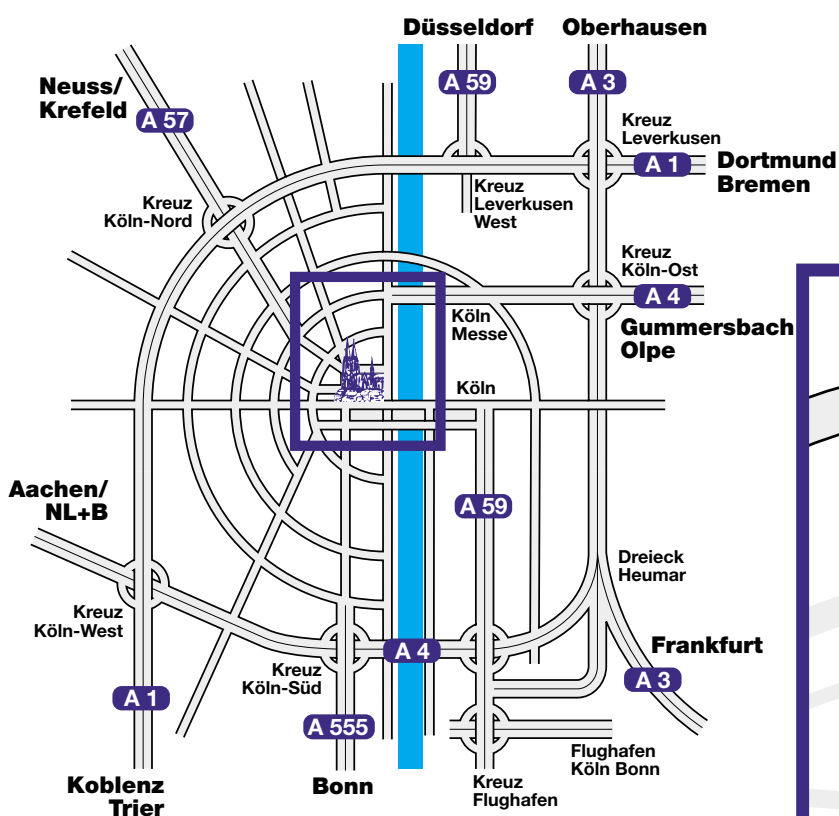

APPARTEL AM DOM **** KÖLN

YOUR SECOND HOME

- ▶ A3 intersection Köln-Ost, direction
Innenstadt-Zentrum
- ▶ Cross the Zoobrücke (Zoo Bridge)
- ▶ First exit direction "Zoo"
- ▶ Stay right to the Rheinufer
(not completely right!)
- ▶ Stay on this road approx. 1,5 km
- ▶ Take the second turn right, Johannisstraße
- ▶ Take the second turn left, Jakordenstraße
- ▶ Straight on, the extension of Jakordenstraße is
the Allerheiligenstraße
- ▶ You will find the APPARTEL AM DOM on the left
hand side

Route-Description Coming from A3 Oberhausen

**APPARTEL
AM DOM ******

APPARTEL AM DOM
Allerheiligenstraße 2
D-50668 Köln

Telefon +49 (0) 2 21 / 16 07-80
Telefax +49 (0) 2 21 / 16 07-89

hotel@appartel-am-dom.de
hotel@appartel-am-dom.com