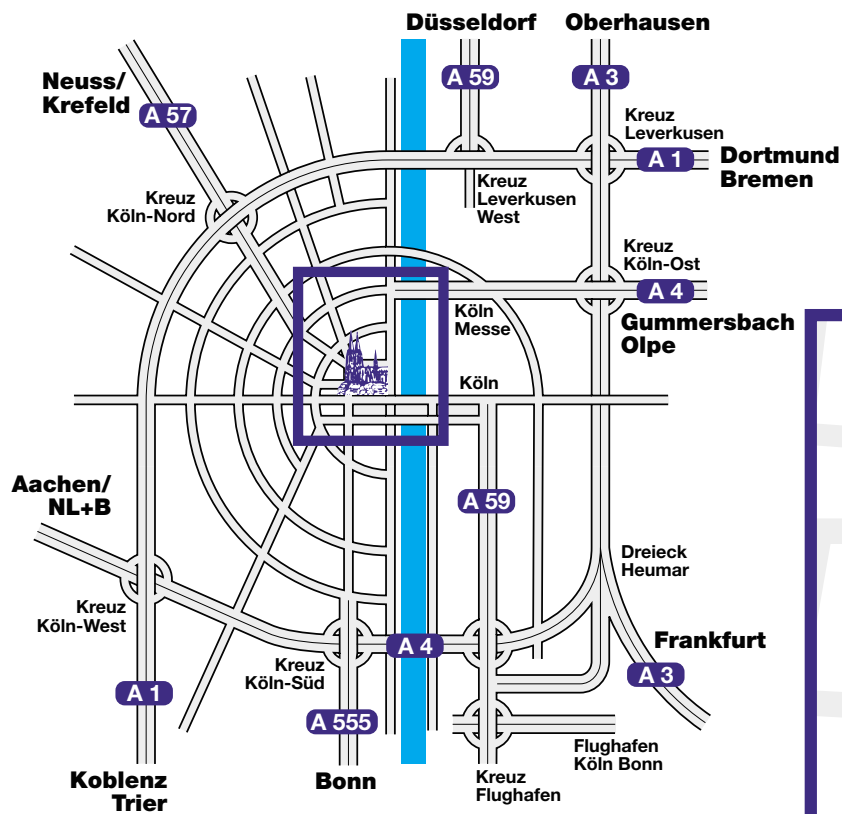

APPARTEL AM DOM **** KÖLN

YOUR SECOND HOME

- ▶ A1 direction Köln
- ▶ Intersection Köln-West to the A4 direction Olpe
- ▶ Take the exit Köln-Bayenthal
- ▶ Through the tunnel
- ▶ Take the second left, Goldgasse
- ▶ Take the second right, Johannstraße
- ▶ Take the second left, Jakordenstraße
- ▶ Straight on, the extension of Jakordenstraße is the Allerheiligenstraße
- ▶ You will find the APPARTEL AM DOM on the left side hand side

Route-Description Coming from A4 Aachen

APPARTEL
AM DOM ****

APPARTEL AM DOM
Allerheiligenstraße 2
D-50668 Köln

Telefon +49 (0) 2 21 / 16 07-80
Telefax +49 (0) 2 21 / 16 07-89

hotel@appartel-am-dom.de
hotel@appartel-am-dom.com