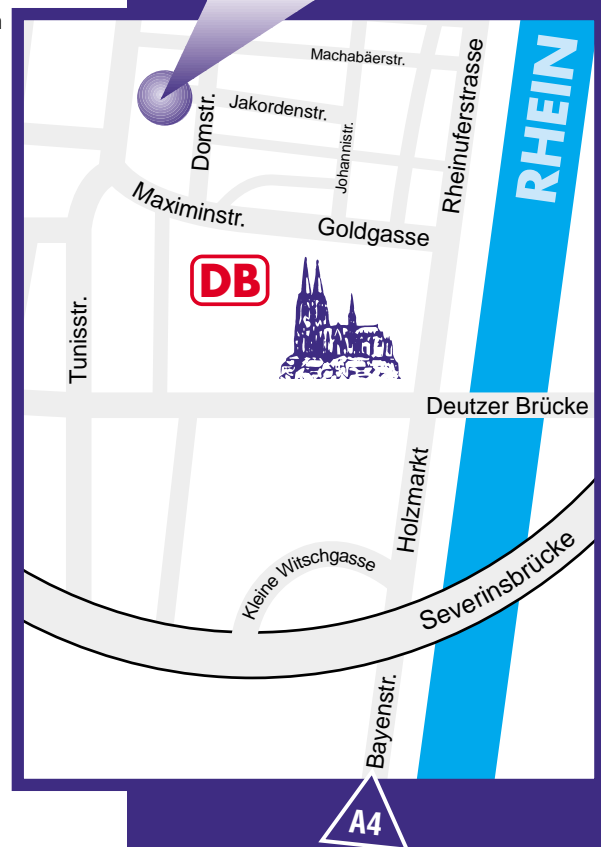

APPARTEL AM DOM **** KÖLN

YOUR SECOND HOME

- ▶ A1 direction Köln
- ▶ Intersection Köln-West to the A4 direction Olpe
- ▶ Take the exit Köln-Bayenthal
- ▶ Through the tunnel
- ▶ Take the second left, Goldgasse
- ▶ Take the second right, Johannstraße
- ▶ Take the second left, Jakordenstraße
- ▶ Straight on, the extension of Jakordenstraße is the Allerheiligenstraße
- ▶ You will find the APPARTEL AM DOM on the left side hand side

Route-Description Coming from A4 Aachen

APPARTEL
AM DOM ****

APPARTEL AM DOM
Allerheiligenstraße 2
D-50668 Köln

Telefon +49 (0) 2 21 / 16 07-80
Telefax +49 (0) 2 21 / 16 07-89

hotel@appartel-am-dom.de
hotel@appartel-am-dom.com