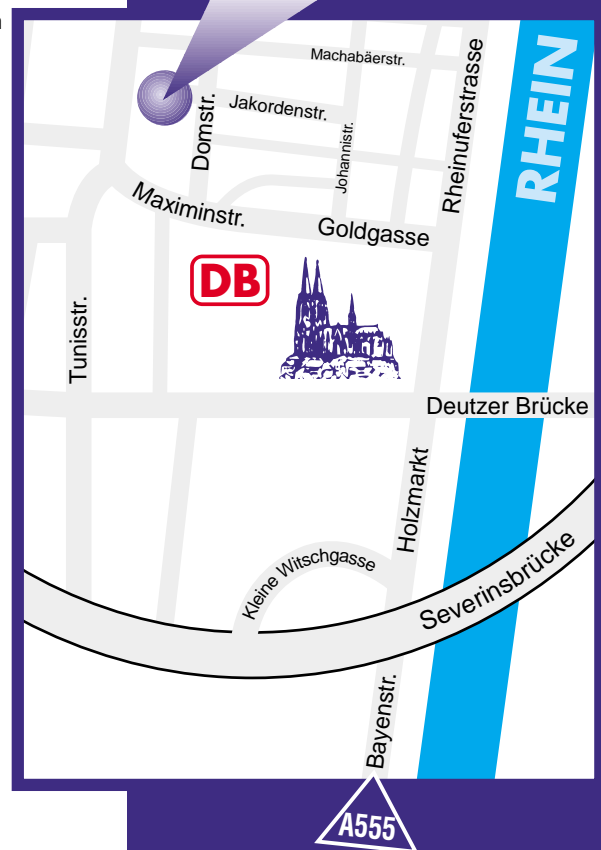

APPARTEL AM DOM KÖLN

★★★★

YOUR SECOND HOME

- ▶ Roundabout the first exit Militärringstraße B51/B9
- ▶ Follow the Rheinuferstraße
- ▶ Through the Tunnel
- ▶ Take the second left, Goldgasse
- ▶ Take the second turn right, Johannisstraße
- ▶ Take the second turn left, Jakordenstraße
- ▶ Straight on, the extension of Jakordenstraße is the Allerheiligenstraße
- ▶ You will find the APPARTEL AM DOM on the left hand side

Route-Description Coming from A555 Bonn

APPARTEL
AM DOM
★★★★

APPARTEL AM DOM
Allerheiligenstraße 2
D-50668 Köln

Telefon +49 (0) 2 21 / 16 07-80
Telefax +49 (0) 2 21 / 16 07-89

hotel@appart-el-am-dom.de
hotel@appart-el-am-dom.com