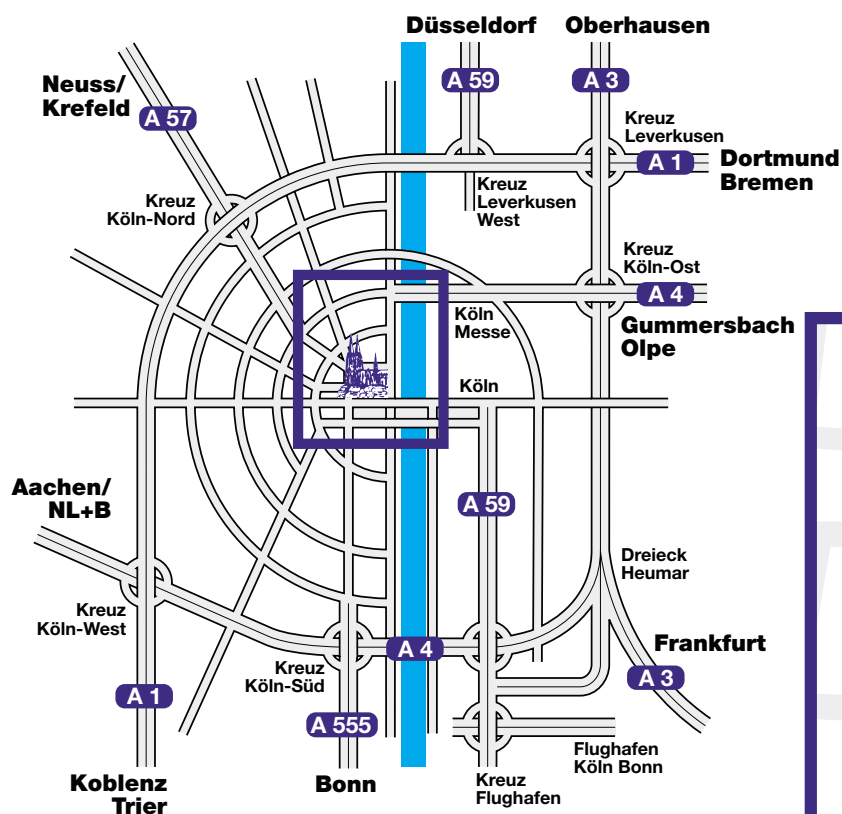

APPARTEL AM DOM KÖLN

★★★★

YOUR SECOND HOME

- ▶ Roundabout the first exit Militärringstraße B51/B9
- ▶ Follow the Rheinuferstraße
- ▶ Through the Tunnel
- ▶ Take the second left, Goldgasse
- ▶ Take the second turn right, Johannisstraße
- ▶ Take the second turn left, Jakordenstraße
- ▶ Straight on, the extension of Jakordenstraße is the Allerheiligenstraße
- ▶ You will find the APPARTEL AM DOM on the left hand side

Route-Description Coming from A555 Bonn

APPARTEL
AM DOM
★★★★

APPARTEL AM DOM
Allerheiligenstraße 2
D-50668 Köln

Telefon +49 (0) 2 21 / 16 07-80
Telefax +49 (0) 2 21 / 16 07-89

hotel@appart-el-am-dom.de
hotel@appart-el-am-dom.com