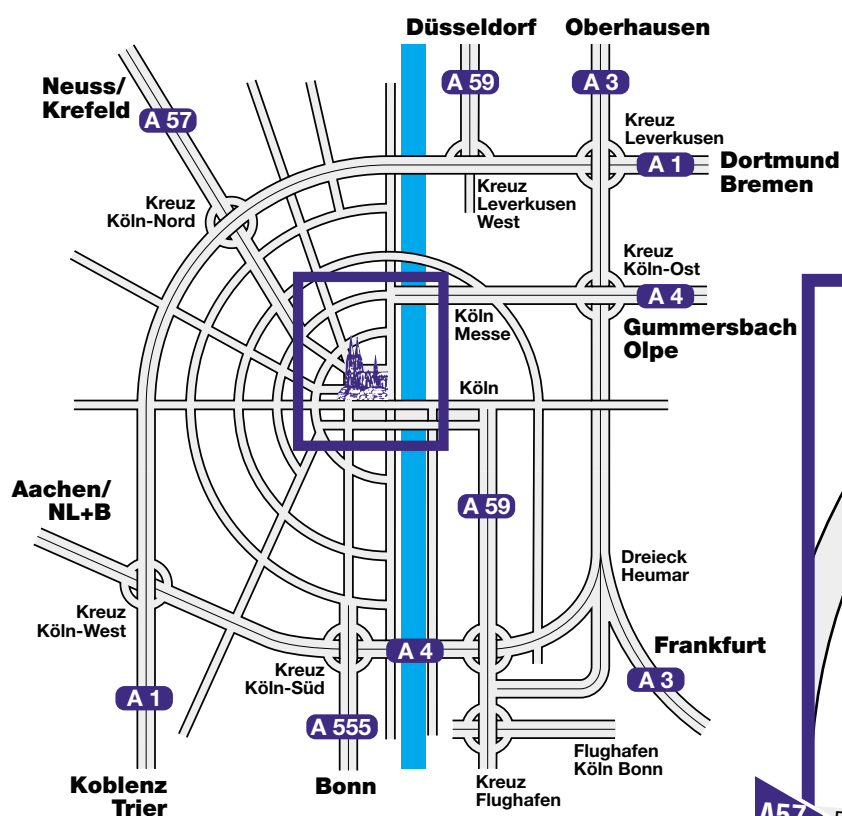

APPARTEL AM DOM ***** KÖLN

YOUR SECOND HOME

Route-Description

Coming from A57 Düsseldorf Airport Neuss/Krefeld

- ▶ A57 direction Köln
- ▶ Straight on, Herkulesstraße
- ▶ Turn half left, Erfstraße, direction Innenstadt
- ▶ Turn right, Am Kümpchenshof
- ▶ Turn half left, Turinerstraße
- ▶ Turn right, Machabäerstraße
- ▶ Turn right, Domstraße
- ▶ Turn right, Allerheiligenstraße
- ▶ You will find the APPARTEL AM DOM on the left hand side